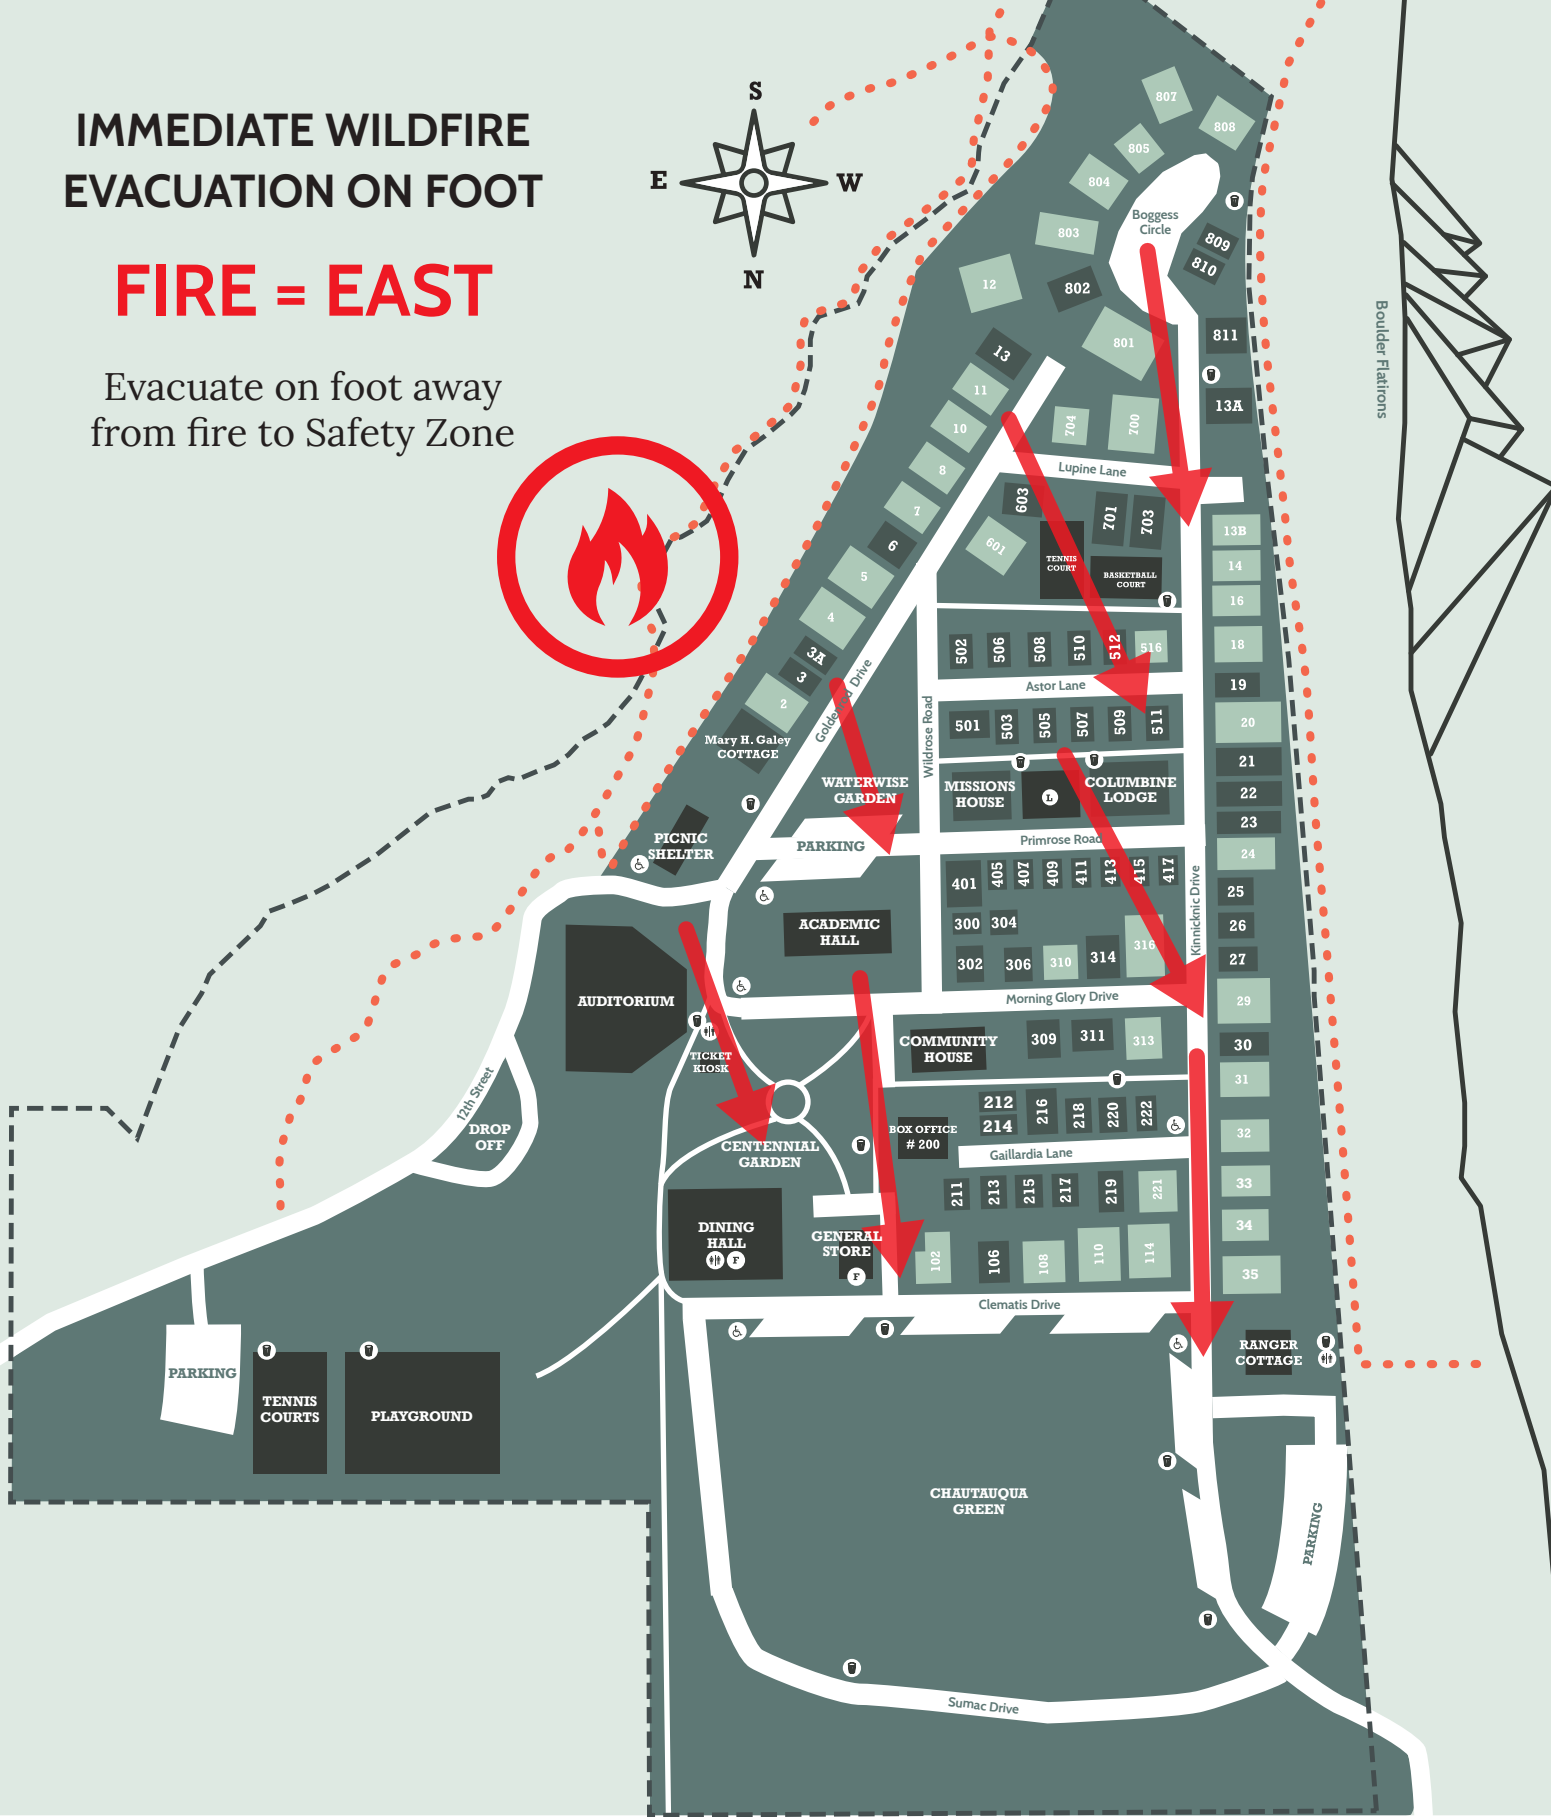

IMMEDIATE WILDFIRE EVACUATION ON FOOT

FIRE = EAST

Evacuate on foot away from fire to Safety Zone

CU Boulder / US 36 / Denver / DIA ← Baseline Road → Flagstaff Mountain

Lincoln Place
12 miles to Pearl Street Mall
9th St.
Grant Street

ADVANCE WARNING WILDFIR EVACUATION BY VEHICLE

FIRE = EAST

Evacuate on foot away from fire to safety zone

- ◆ evacuation traffic
- ◆ emergency response

ADVANCE WARNING WILDFIRE EVACUATION BY VEHICLE

FIRE = WEST

Evacuate on foot away from fire to safety zone

- ◆ evacuation traffic
- ◆ emergency response

CU Boulder / US 36 / Denver / DIA Baseline Road Flagstaff Mountain

Lincoln Place 12 miles to Pearl Street Mall 9th St. Grant Street