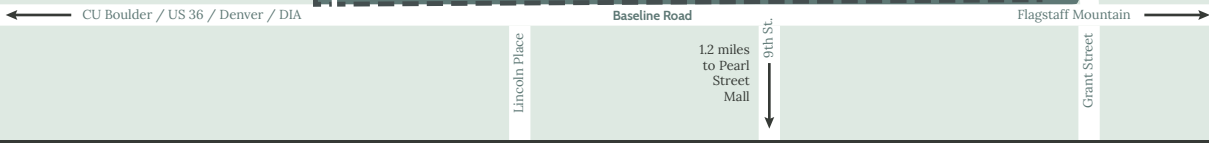

IMMEDIATE WILDFIRE EVACUATION ON FOOT

FIRE = EAST

Evacuate on foot away from fire to Safety Zone

CU Boulder / US 36 / Denver / DIA ← Baseline Road → Flagstaff Mountain

Lincoln Place
12 miles to Pearl Street Mall
9th St.
Grant Street

ADVANCE WARNING WILDFIR EVACUATION BY VEHICLE

FIRE = EAST

Evacuate on foot away from fire to safety zone

- ◆ evacuation traffic
- ◆ emergency response

ADVANCE WARNING WILDFIRE EVACUATION BY VEHICLE

FIRE = WEST