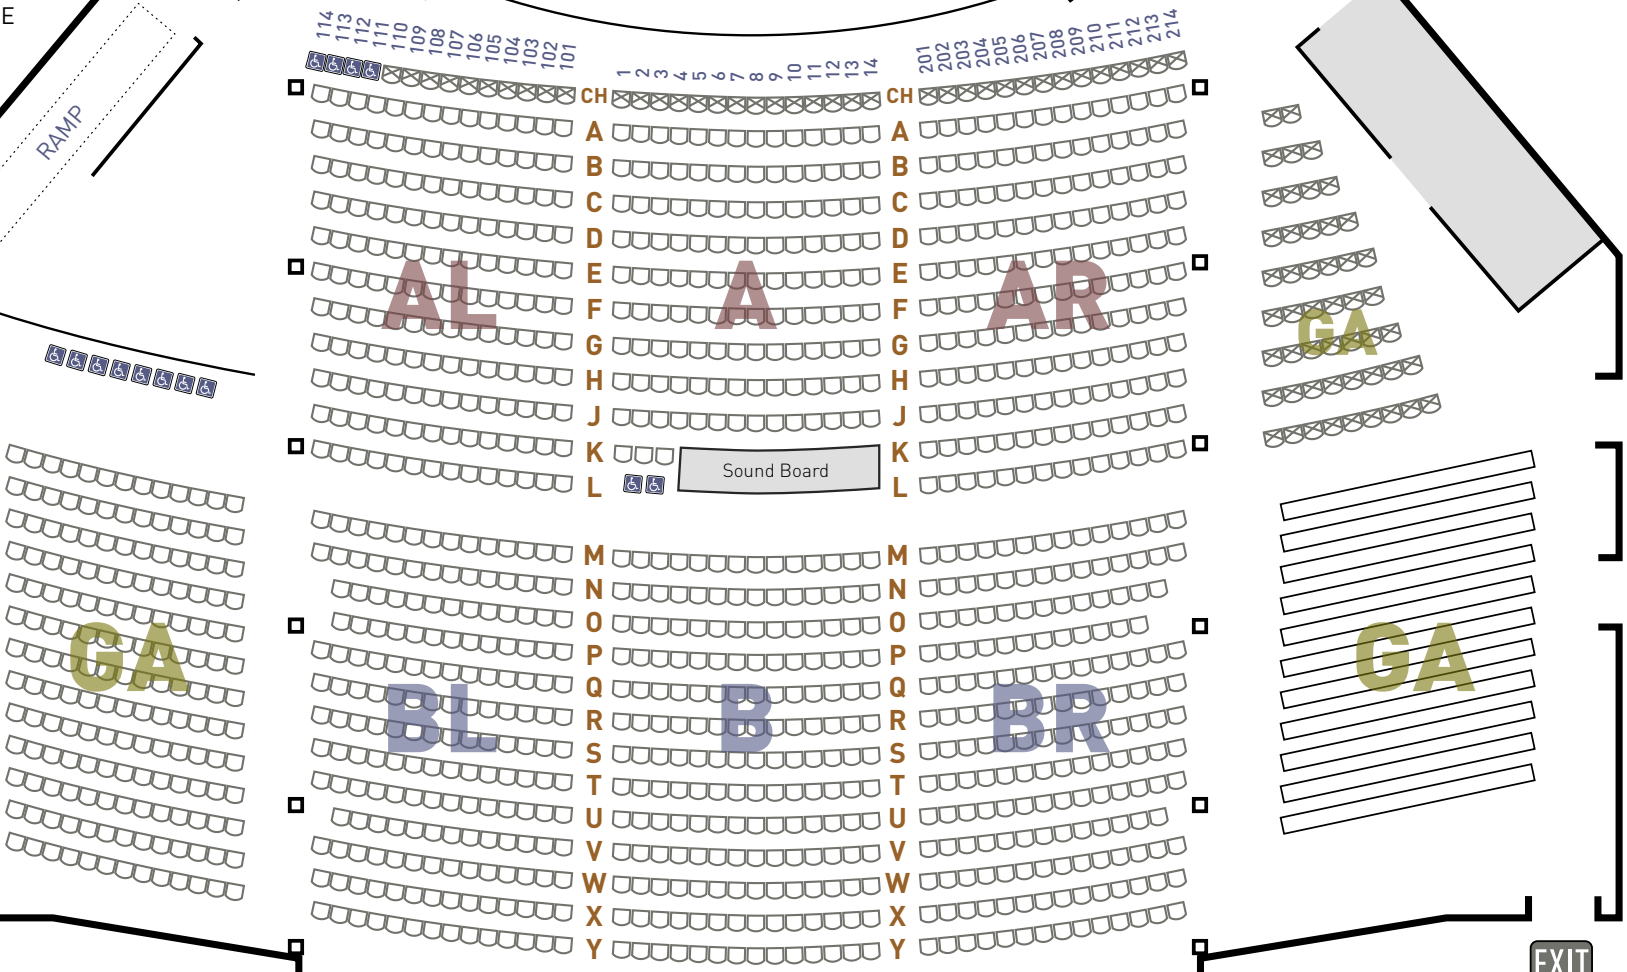

# CHAUTAUQUA AUDITORIUM

-  Theater Seat
-  Chair
-  Accessible & Companion Locations
-  Wooden Bench
-  Post

Restrooms are located in the Dining Hall

EXIT

## STAGE

 SOUTH ENTRANCE

RAMP

EXIT

NORTH ENTRANCE

EXIT

EXIT

EXIT

EXIT