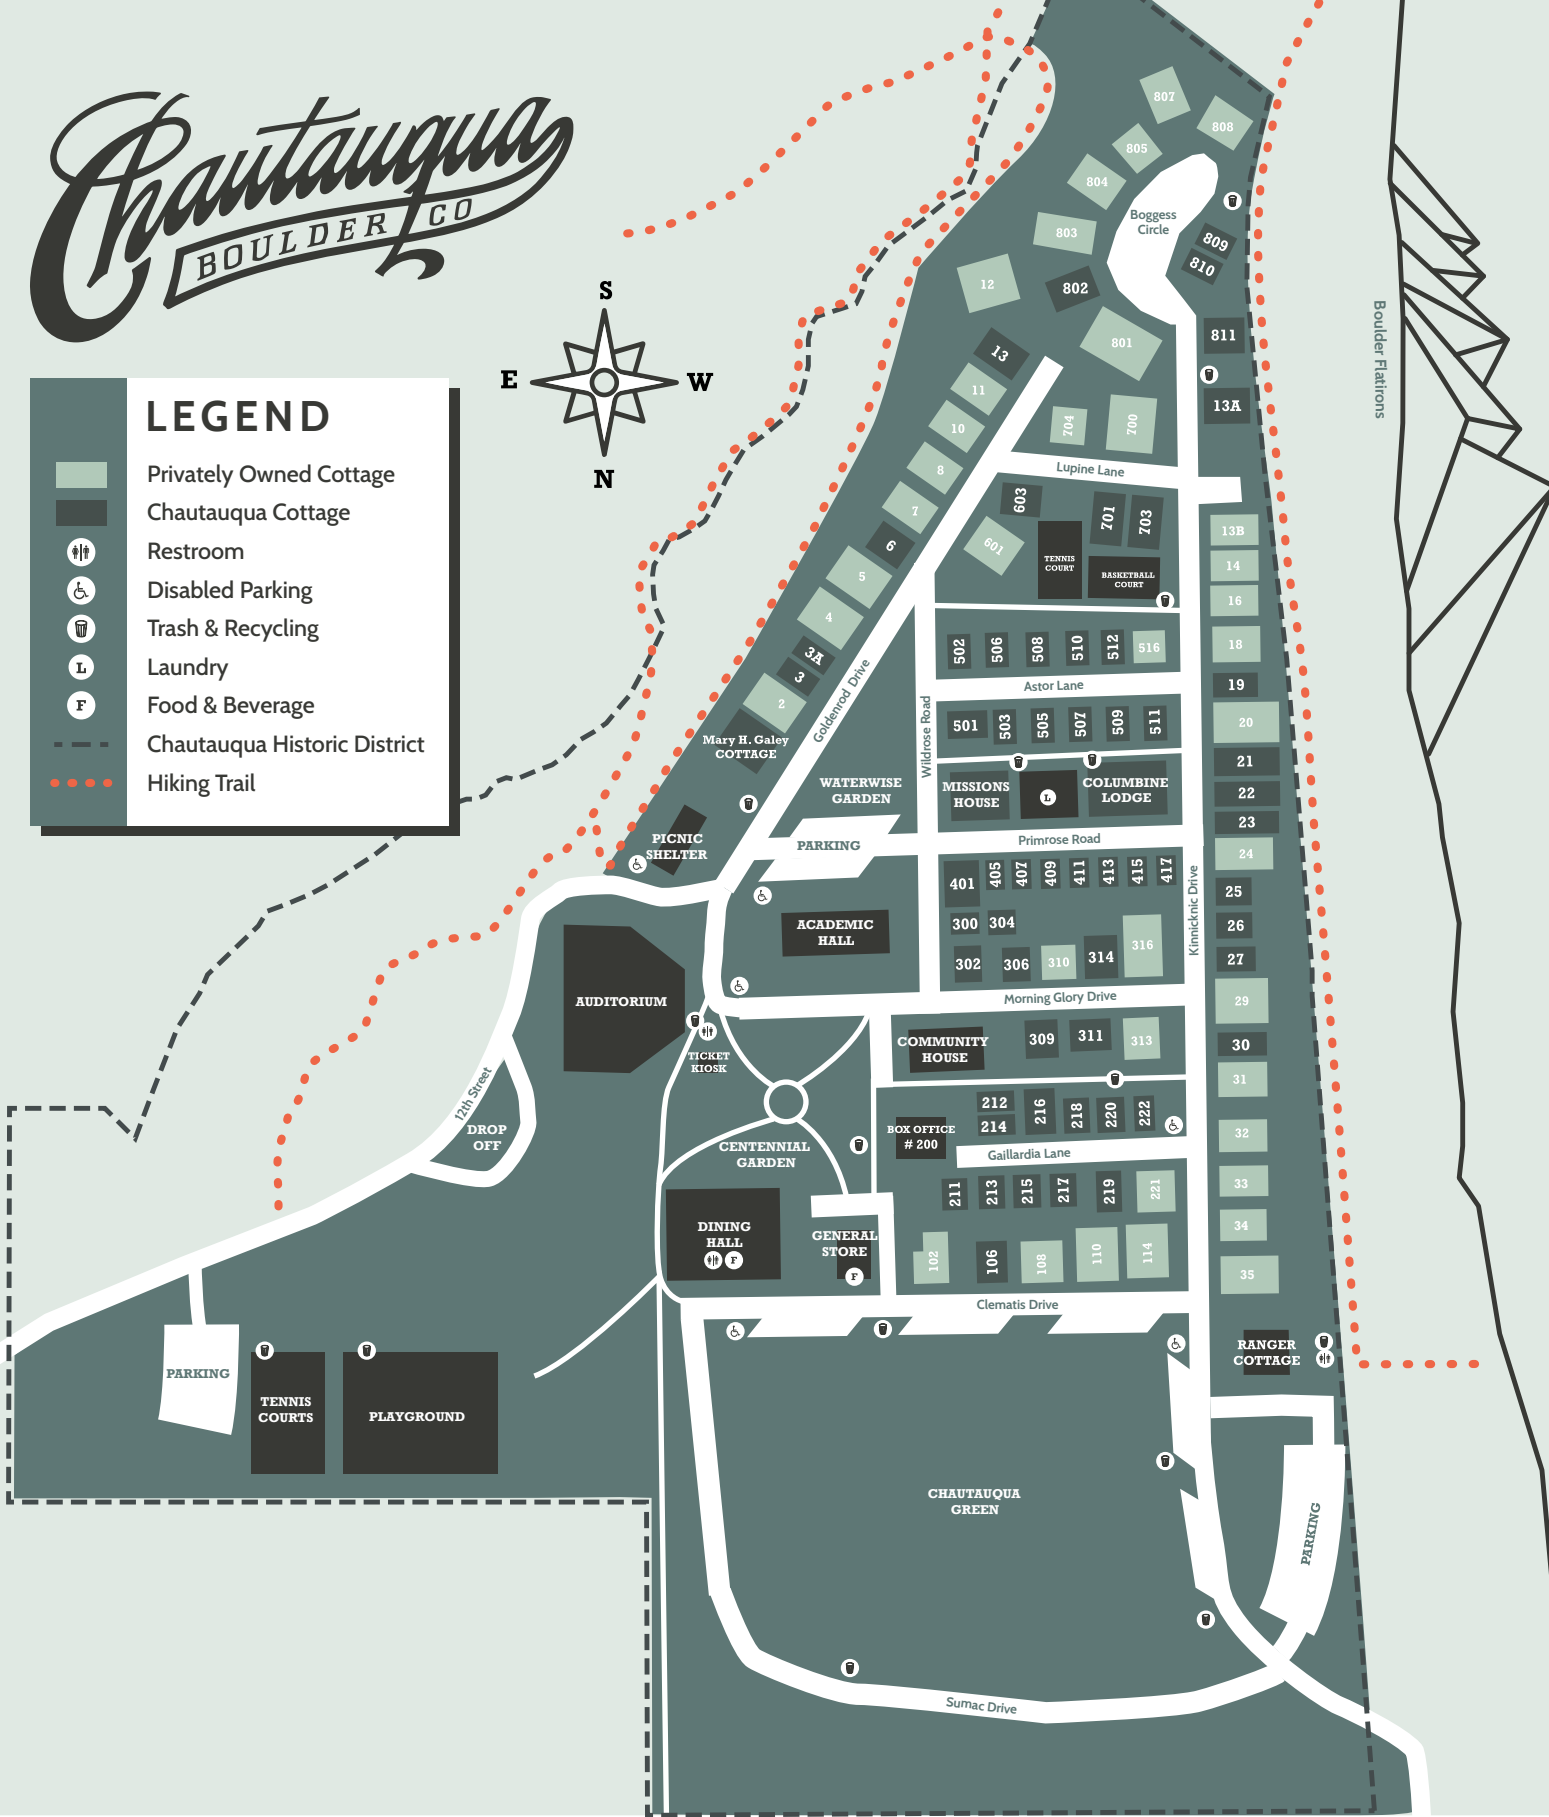

Chautauqua

BOULDER CO

LEGEND

- Privately Owned Cottage
- Chautauqua Cottage
- ♿ Restroom
- ♿ Disabled Parking
- ♻️ Trash & Recycling
- L Laundry
- F Food & Beverage
- Chautauqua Historic District
- Hiking Trail

← CU Boulder / US 36 / Denver / DIA Baseline Road Flagstaff Mountain →

Lincoln Place
 12 miles to Pearl Street Mall
 9th St.
 Grant Street