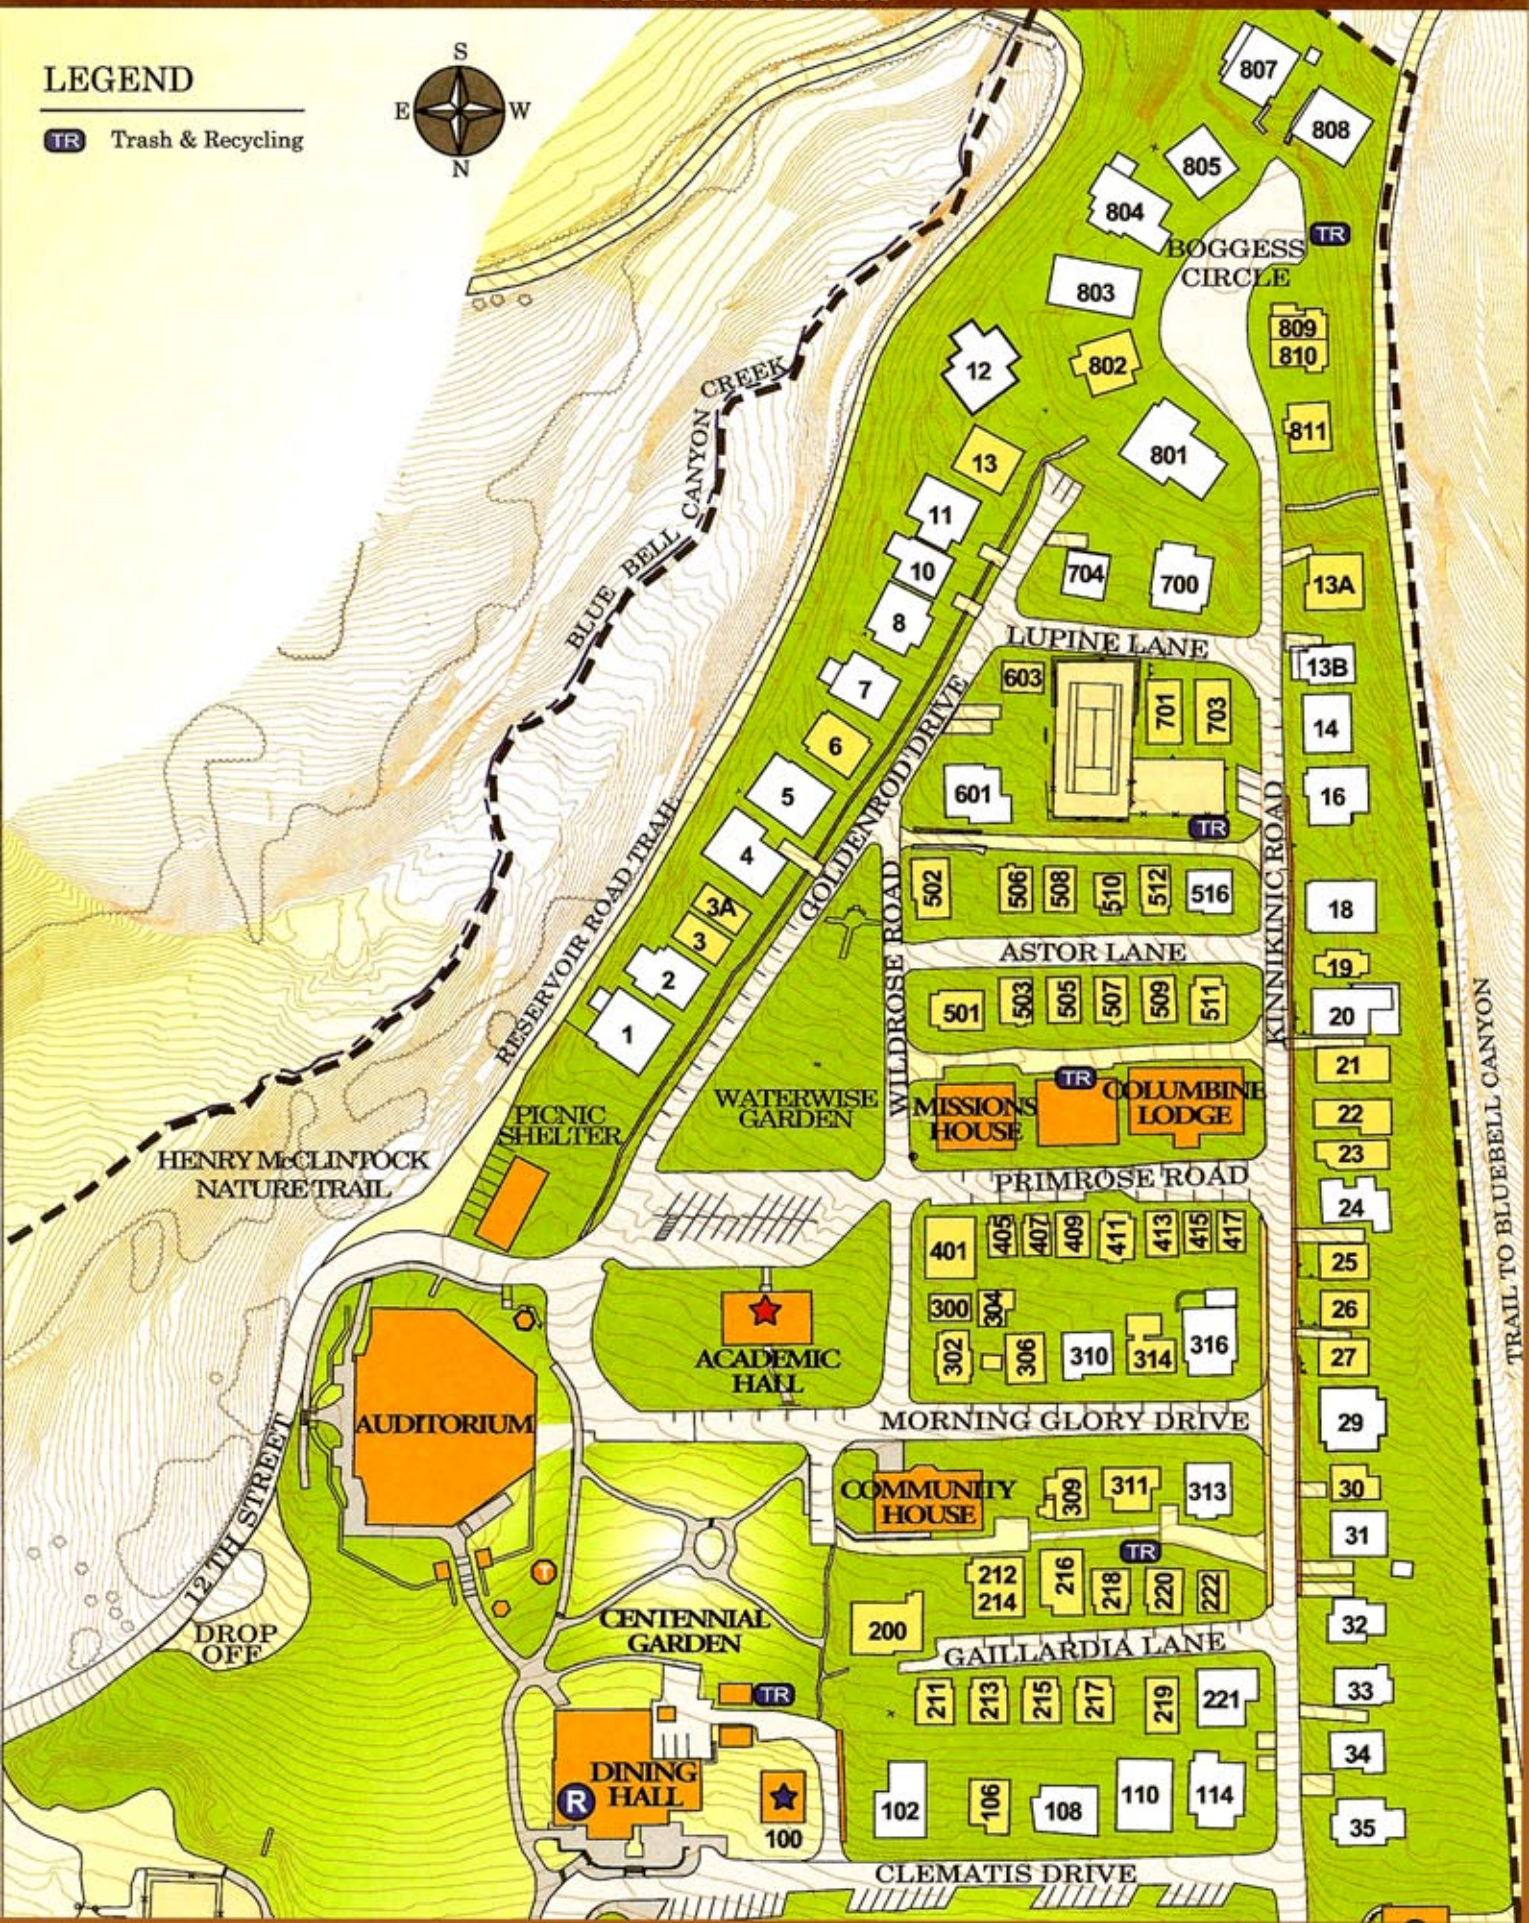

THE COLORADO CHAUTAUQUA

BOULDER, COLORADO

LEGEND

TR Trash & Recycling

TRAIL TO BLUEBELL CANYON